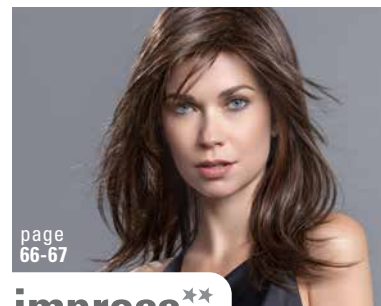

page 66-67

impress **)

ebony black · espresso mix · darkchocolate rooted · **chocolate mix** · mocca rooted · lightbernstein rooted · champagne rooted · pastelblonde rooted · auburn mix · cinnamon rooted