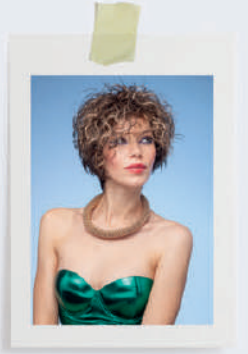

My steps in 25 years of success

PERUCCI

Perucci

*Perucci ist eine inspirierende und wegweisende Collection.
Die Next Generation Wigs waren von Anfang an ihrer Zeit ein paar Schritte voraus.
Mutig im Design, extravagant in der Präsentation. Blicken Sie mit uns auf eine kleine
Galerie der Glanzlichter aus 25 erfolgreichen Jahren Perucci!*

Perucci is an inspiring and pioneering collection. Since their release, the Next Generation Wigs were always a few steps ahead of their time. Bold in design, extravagant in presentation. Take a look at our little hall of fame showcasing 25 successful years of Perucci!