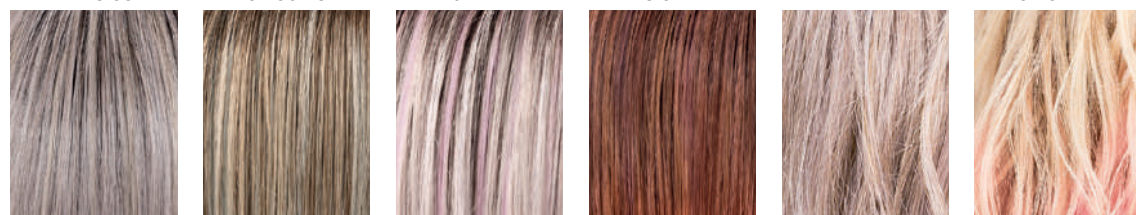

pastel lilac
pastel mint
pastel rose
rosewood
lavender
roseblonde