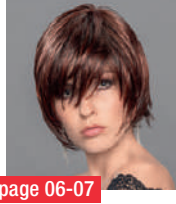

page 54-57

DRIVE HIGH HEAT FIBER

★★★★

espresso mix, darkchocolate mix, chocolate rooted, bernstein rooted, sandyblonde rooted, **pearlblonde rooted**, cherryred mix

page 32-33

CHARLOTTE

★★

espresso mix, chocolate rooted, **lightbernstein rooted**, sand mix, champagne rooted, auburn mix, ginger rooted